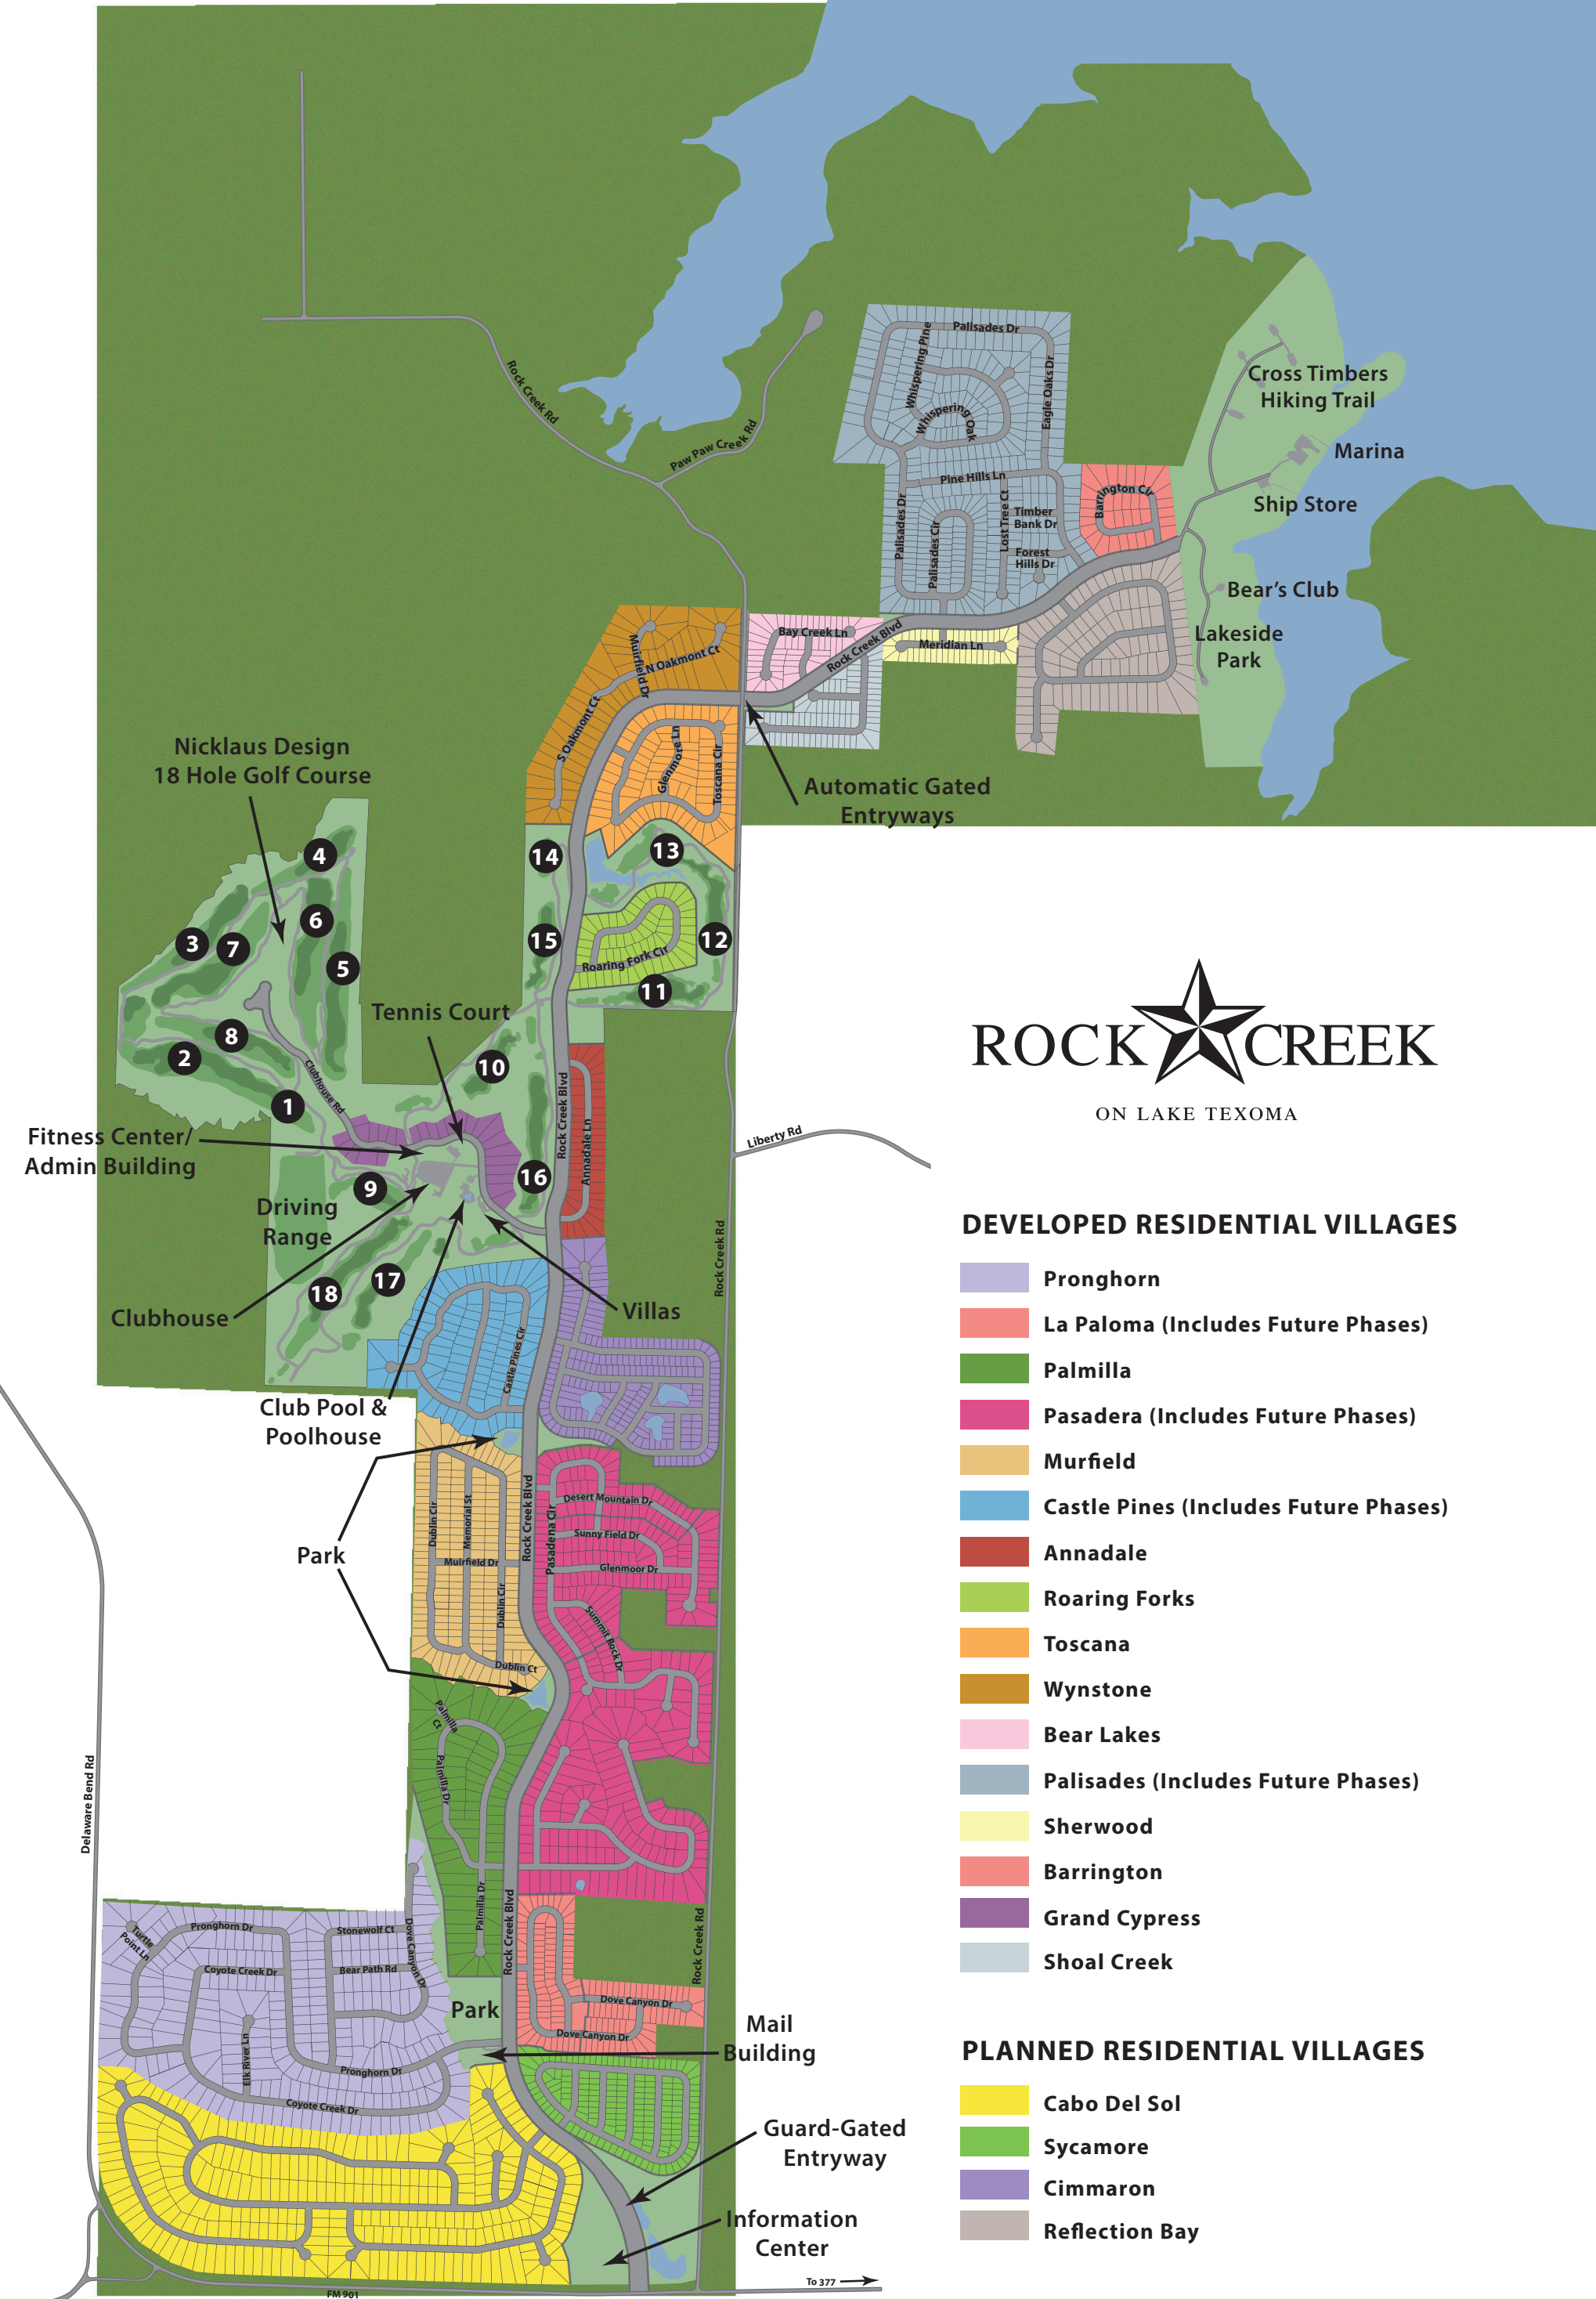

Lake Texoma

ROCK CREEK

ON LAKE TEXOMA

DEVELOPED RESIDENTIAL VILLAGES

- Pronghorn
- La Paloma (Includes Future Phases)
- Palmilla
- Pasadera (Includes Future Phases)
- Murfield
- Castle Pines (Includes Future Phases)
- Annadale
- Roaring Forks
- Toscana
- Wynstone
- Bear Lakes
- Palisades (Includes Future Phases)
- Sherwood
- Barrington
- Grand Cypress
- Shoal Creek

PLANNED RESIDENTIAL VILLAGES

- Cabo Del Sol
- Sycamore
- Cimmaron
- Reflection Bay